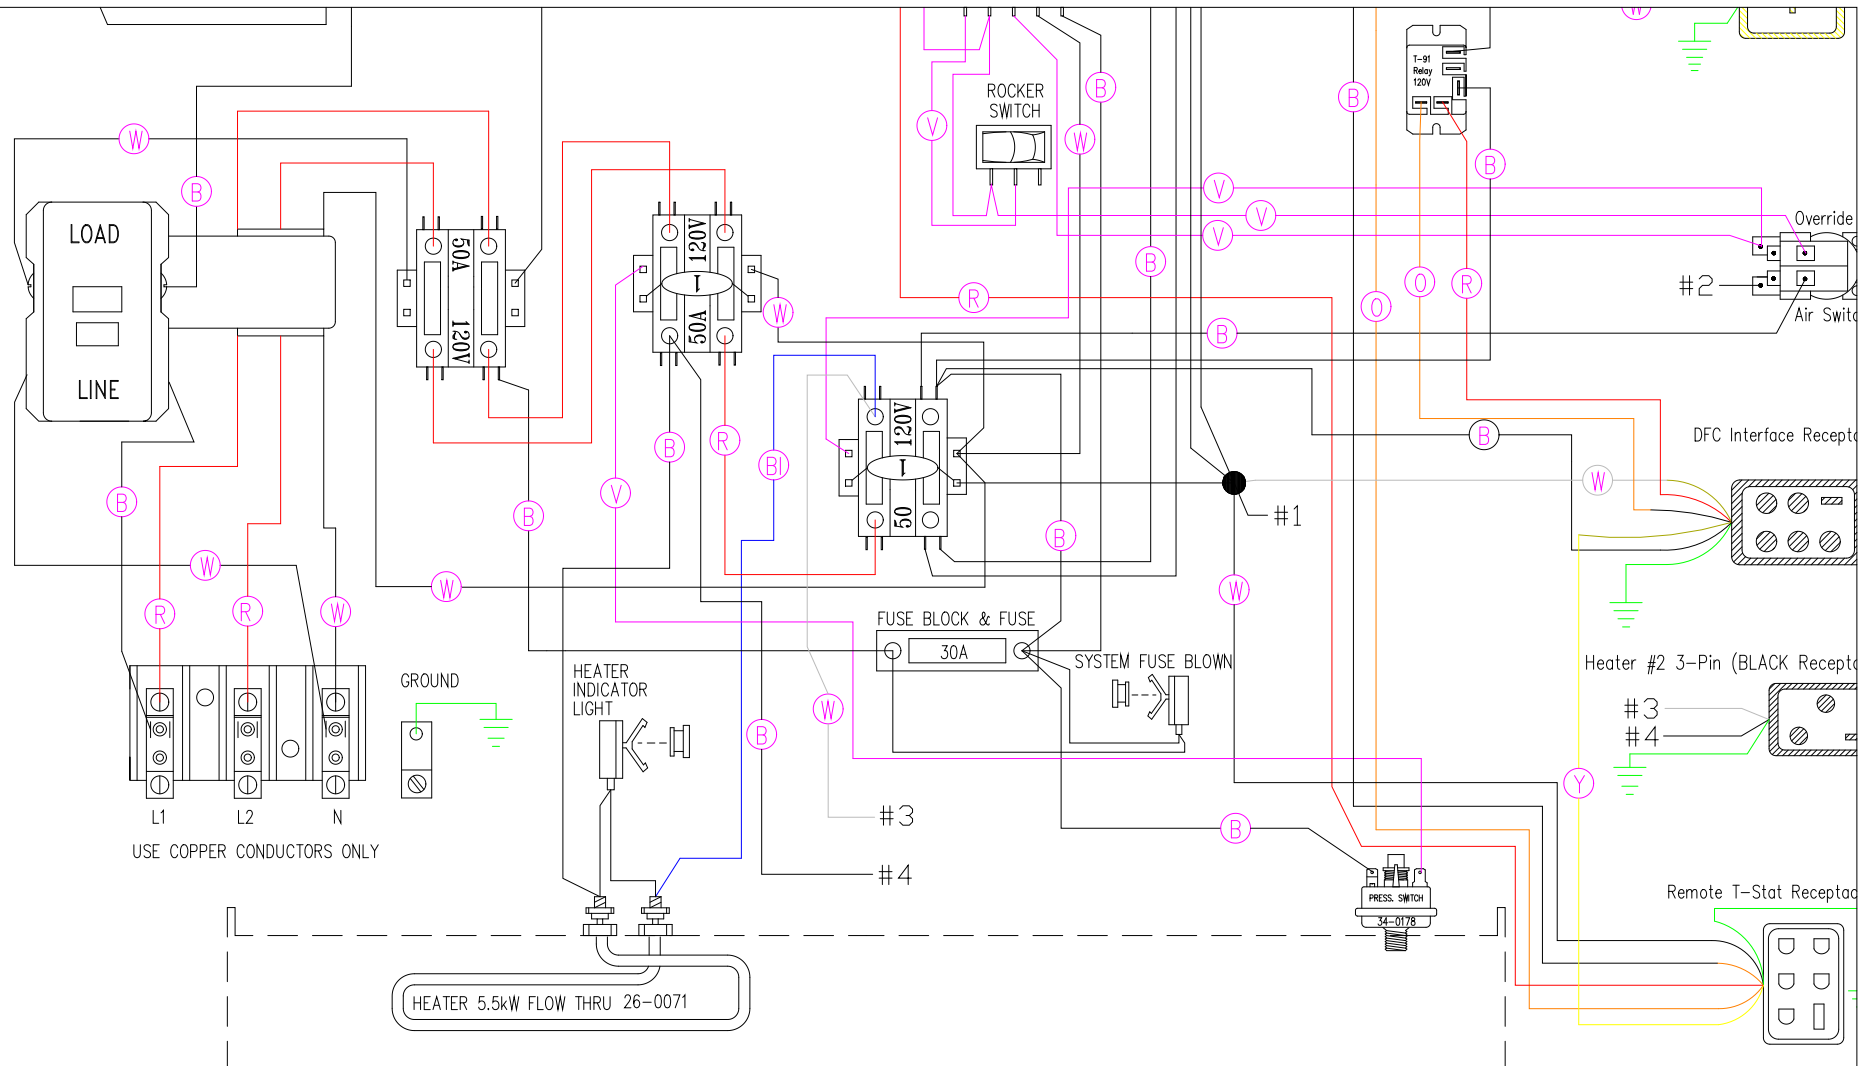

Manufacture Notes:

Drawn	MBS	Rev	1	Wire Color Code	
Date	11.23.09			B - Black	G - Green
Diagram No.	1808			Br - Brown	Bl - Blue
				R - Red	V - Violet
				O - Orange	W - White
				Y - Yellow	Gr - Gray

Manufacture Notes:

Drawn	MBS	Rev	1	Wire Color Code
Date	11.23.09			B - Black
Diagram No.	1808			Br - Brown
				R - Red
				O - Orange
				Y - Yellow
				G - Green
				Bl - Blue
				V - Violet
				W - White
				Gr - Grey

Manufacture Notes:

Drawn	Rev	1	Wire Color Code	
MBS			B - Black	G - Green
Date	11.23.09	Br - Brown	BI - Blue	
Diagram No.	1808	R - Red	V - Violet	
		O - Orange	W - White	
		Y - Yellow	Gr - Gray	