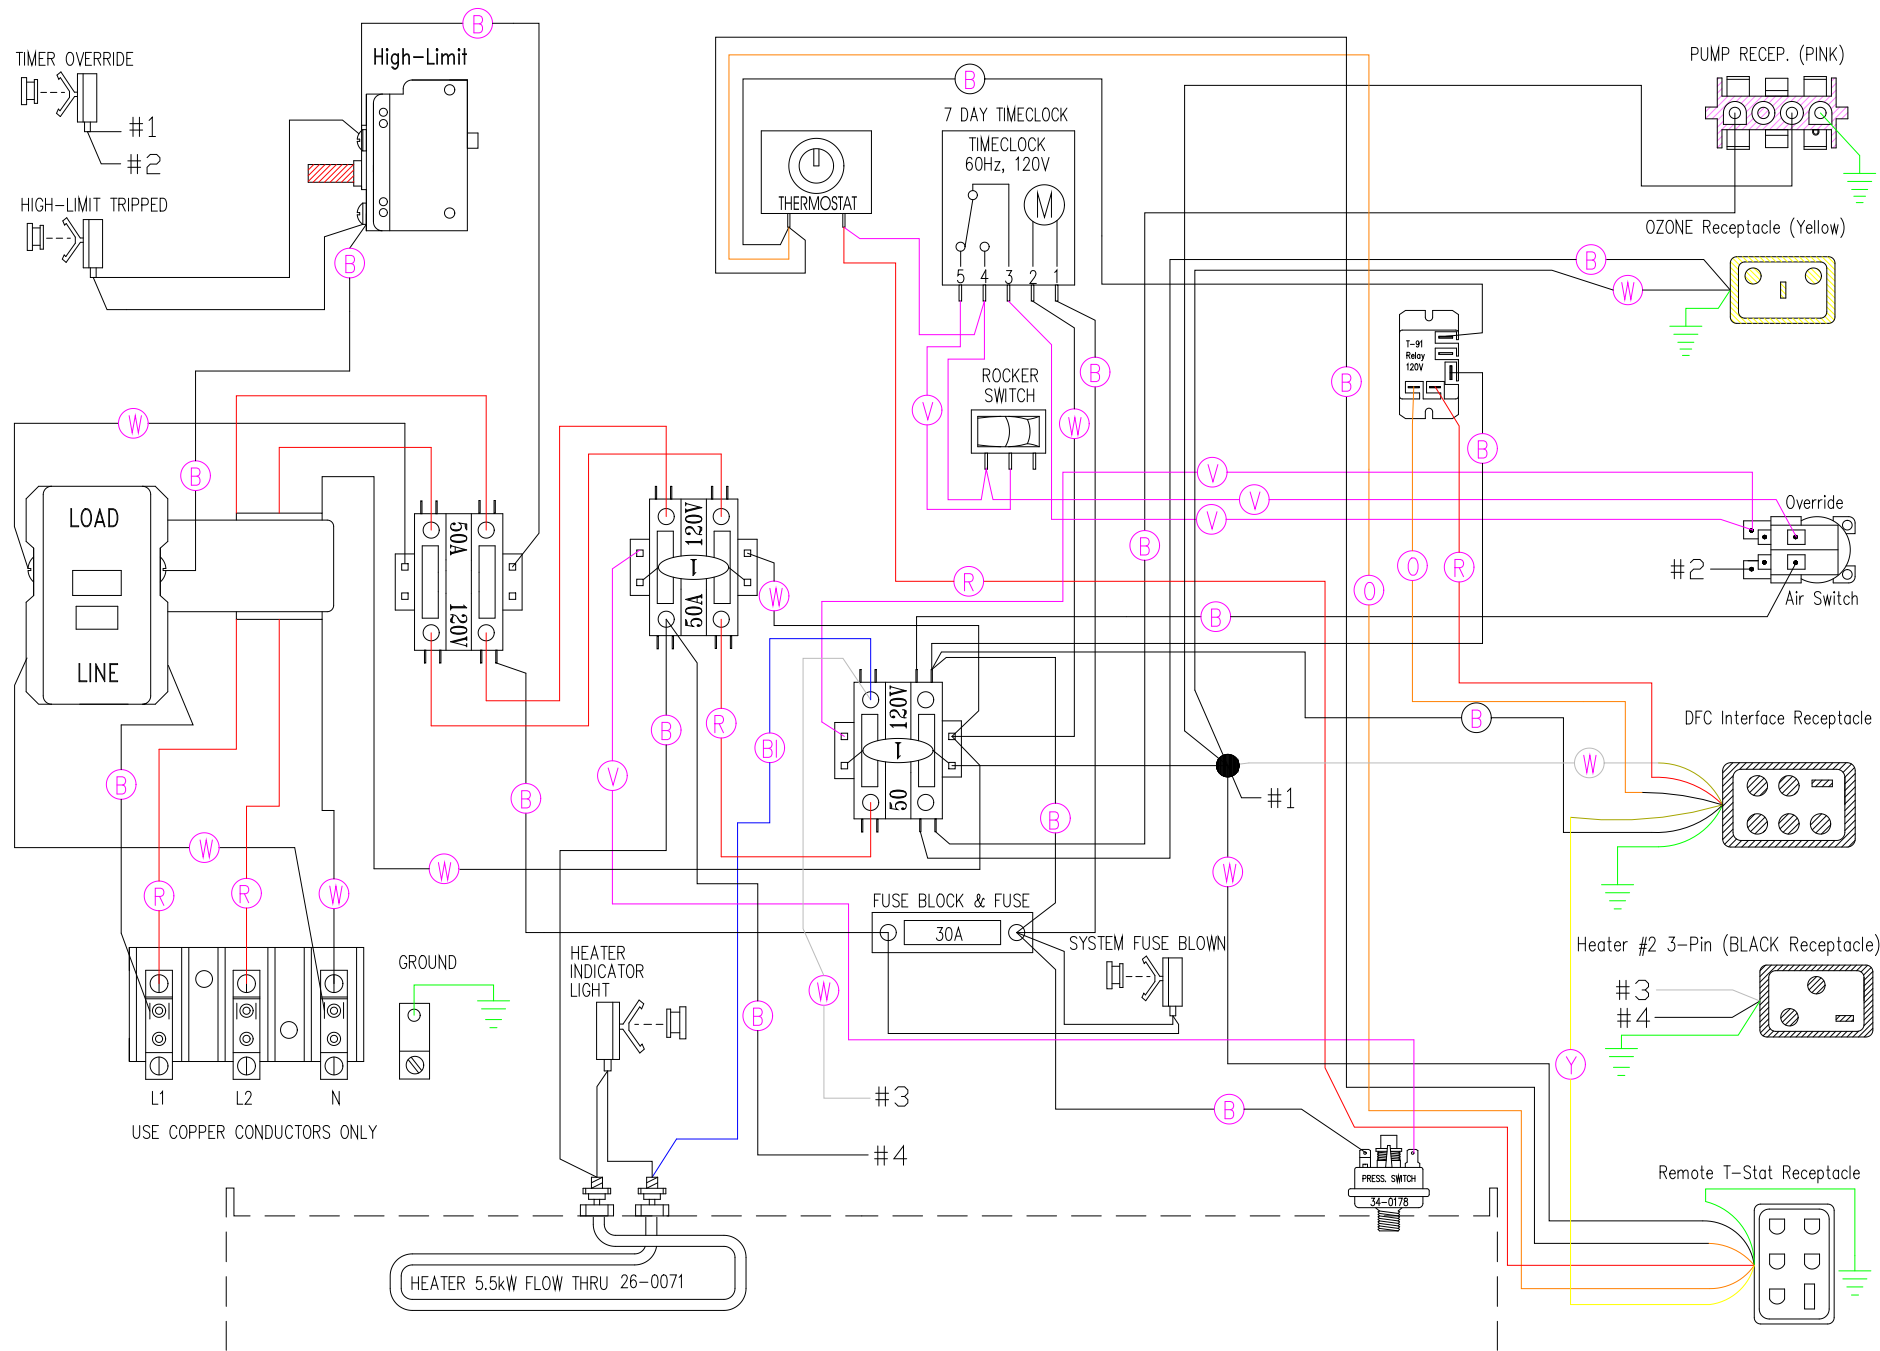

Manufacture Notes:

Drawn	MBS	Rev	1	Wire Color Code	
Date	11.23.09			B - Black	G - Green
Diagram No.	1808			Br - Brown	Bl - Blue
				R - Red	V - Violet
				O - Orange	W - White
				Y - Yellow	Gr - Gray

Manufacture Notes:

Drawn	MBS	Rev	1	Wire Color Code
Date	11.23.09			B - Black
Diagram No.	1808			Br - Brown
				R - Red
				O - Orange
				Y - Yellow
				G - Green
				Bl - Blue
				V - Violet
				W - White
				Gr - Grey

Manufacture Notes:

Drawn	Rev	1	Wire Color Code	
MBS			B - Black	G - Green
Date	11.23.09	Br - Brown	BI - Blue	
Diagram No.	1808	R - Red	V - Violet	
		O - Orange	W - White	
		Y - Yellow	Gr - Gray	